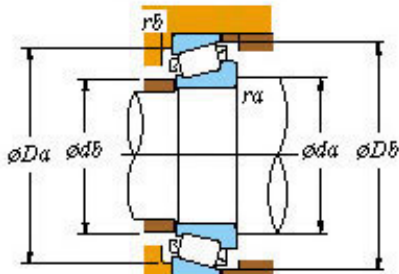

NTN BEARING CORP.OF AMERICA

■ Mounting dimensions

Lm11949/10 Bearing 2D drawings and 3D CAD models

Koyo Roller Bearing Lm11949/10 Lm11749/10
L44649/10 11749/10 11949/10 44649/10 69349/10
12649/10 L68149/10 Koyo Wheel Bearing for KIA
Pride

Bearing No. Lm11949/10

Bearing No.	LM11949/10
d	19.05
D	45.237
T	15.494
B	16.637
r(min)	1.2
r1(min)	1.2
Cr	36.8
C0r	30.1
Cu	4.25
Grease lub.	9400
Oil lub.	13000
C	12.065
a	10.0 mm
da	25.0
db	23.5
Da	39.5
Db	41.5
ra(max)	1.2
rb(max)	1.2
e	0.30
Y1	2.00
Y0	1.10
(Refer.)Mass(kg)	0.124