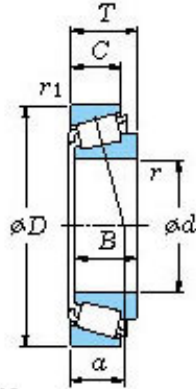

NTN BEARING CORP.OF AMERICA

■ Mounting dimensions

Lm11949/10 Bearing 2D drawings and 3D CAD models

Koyo Roller Bearing Lm11949/10 Lm11749/10
L44649/10 11749/10 11949/10 44649/10 69349/10
12649/10 L68149/10 Koyo Wheel Bearing for KIA
Pride

Bearing No. Lm11949/10

Bearing No.	LM11949/10
d	19.05
D	45.237
T	15.494
B	16.637
r(min)	1.2
r1(min)	1.2
Cr	36.8
C0r	30.1
Cu	4.25
Grease lub.	9400
Oil lub.	13000
C	12.065
a	10.0 mm
da	25.0
db	23.5
Da	39.5
Db	41.5
ra(max)	1.2
rb(max)	1.2
e	0.30
Y1	2.00
Y0	1.10
(Refer.)Mass(kg)	0.124