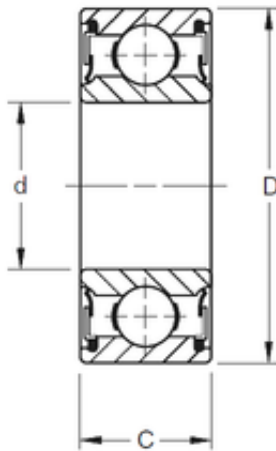

## 75 mm x 160 mm x 68,28 mm TIMKEN W315PP Single Row Ball Bearings

Bearing No. W315PP

Size	75x160x68.28 mm
Bore Diameter	75 mm
Outer Diameter	160 mm
Width	68,28 mm
d	75 mm
D	160 mm
B	68,28 mm
C	68,28 mm
Weight	5,811 Kg
Basic dynamic load rating (C)	128 kN