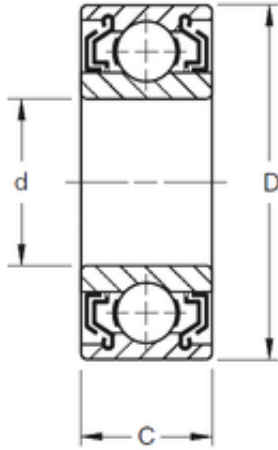

## 30 mm x 62 mm x 23,83 mm TIMKEN W206KLL Single Row Ball Bearings

Bearing No. W206KLL

Size	30x62x23.83 mm
Bore Diameter	30 mm
Outer Diameter	62 mm
Width	23,83 mm
d	30 mm
D	62 mm
B	23,83 mm
C	23,83 mm
Weight	0,295 Kg
Basic dynamic load rating (C)	21600 kN

W206KLL Bearing 2D drawings and 3D CAD models