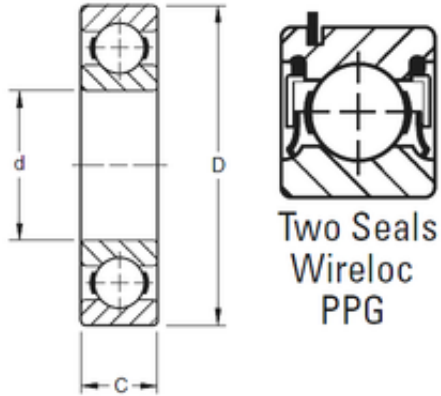

NTN BEARING CORP.OF AMERICA

25 mm x 52 mm x 20,62 mm TIMKEN W205PPG Single Row Ball Bearings

Bearing No. W205PPG

Size	25x52x20.62 mm
Bore Diameter	25 mm
Outer Diameter	52 mm
Width	20,62 mm
d	25 mm
D	52 mm
B	20,62 mm
C	20,62 mm
Weight	0,177 Kg
Basic dynamic load rating (C)	15600 kN

W205PPG Bearing 2D drawings and 3D CAD models