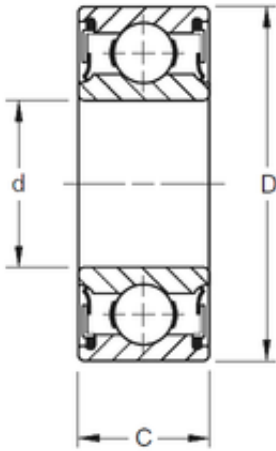

NTN BEARING CORP.OF AMERICA

25 mm x 52 mm x 20,62 mm TIMKEN W205PP Single Row Ball Bearings

Bearing No. W205PP

Size	25x52x20.62 mm
Bore Diameter	25 mm
Outer Diameter	52 mm
Width	20,62 mm
d	25 mm
D	52 mm
B	20,62 mm
C	20,62 mm
Weight	0,177 Kg
Basic dynamic load rating (C)	15600 kN

W205PP Bearing 2D drawings and 3D CAD models