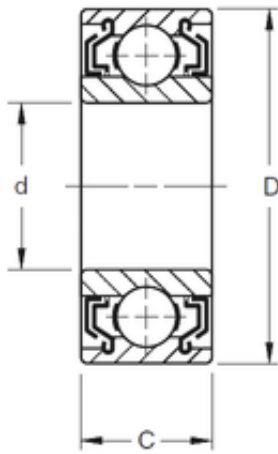

NTN BEARING CORP.OF AMERICA

20 mm x 47 mm x 20,62 mm TIMKEN W204KLL Single Row Ball Bearings

Bearing No. W204KLL

Size	20x47x20.62 mm
Bore Diameter	20 mm
Outer Diameter	47 mm
Width	20,62 mm
d	20 mm
D	47 mm
B	20,62 mm
C	20,62 mm
Weight	0,15 Kg
Basic dynamic load rating (C)	14300 kN

W204KLL Bearing 2D drawings and 3D CAD models