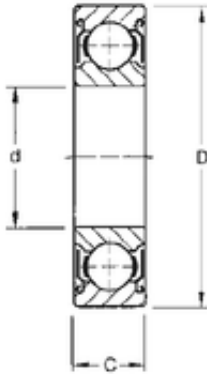

NTN BEARING CORP.OF AMERICA

9 mm x 26 mm x 8 mm TIMKEN 39KDD Single Row Ball Bearings

Bearing No. 39KDD

Size	9x26x8 mm
Bore Diameter	9 mm
Outer Diameter	26 mm
Width	8 mm
d	9 mm
D	26 mm
B	8 mm
C	8 mm
Weight	0,018 Kg
Basic dynamic load rating (C)	5 kN

39KDD Bearing 2D drawings and 3D CAD models